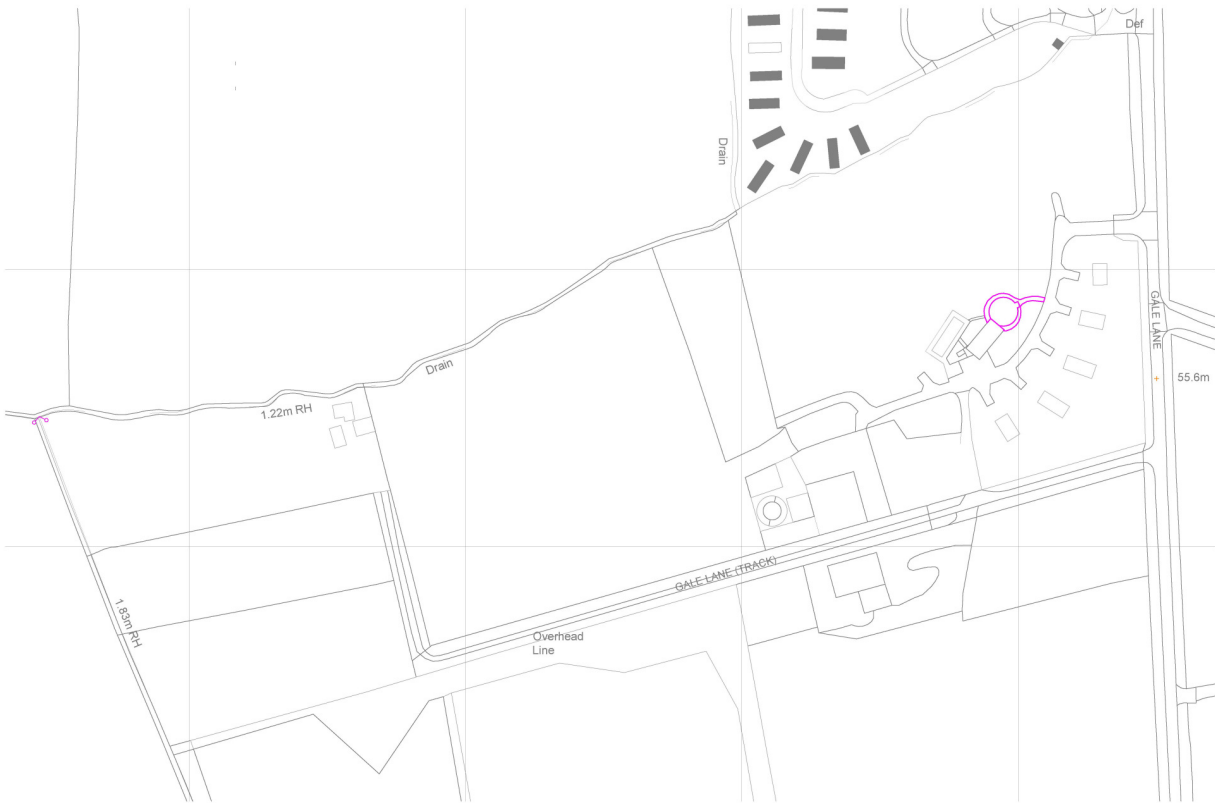

WS Planning
1 Upper Mills View
Meltham, HD9 5AB
Tel: 07551 922449
E-mail: wendysockett@btinternet.com

Demolition Plan
Scale at 1:600 @ A1
Scale @ 1:1200 @ A3